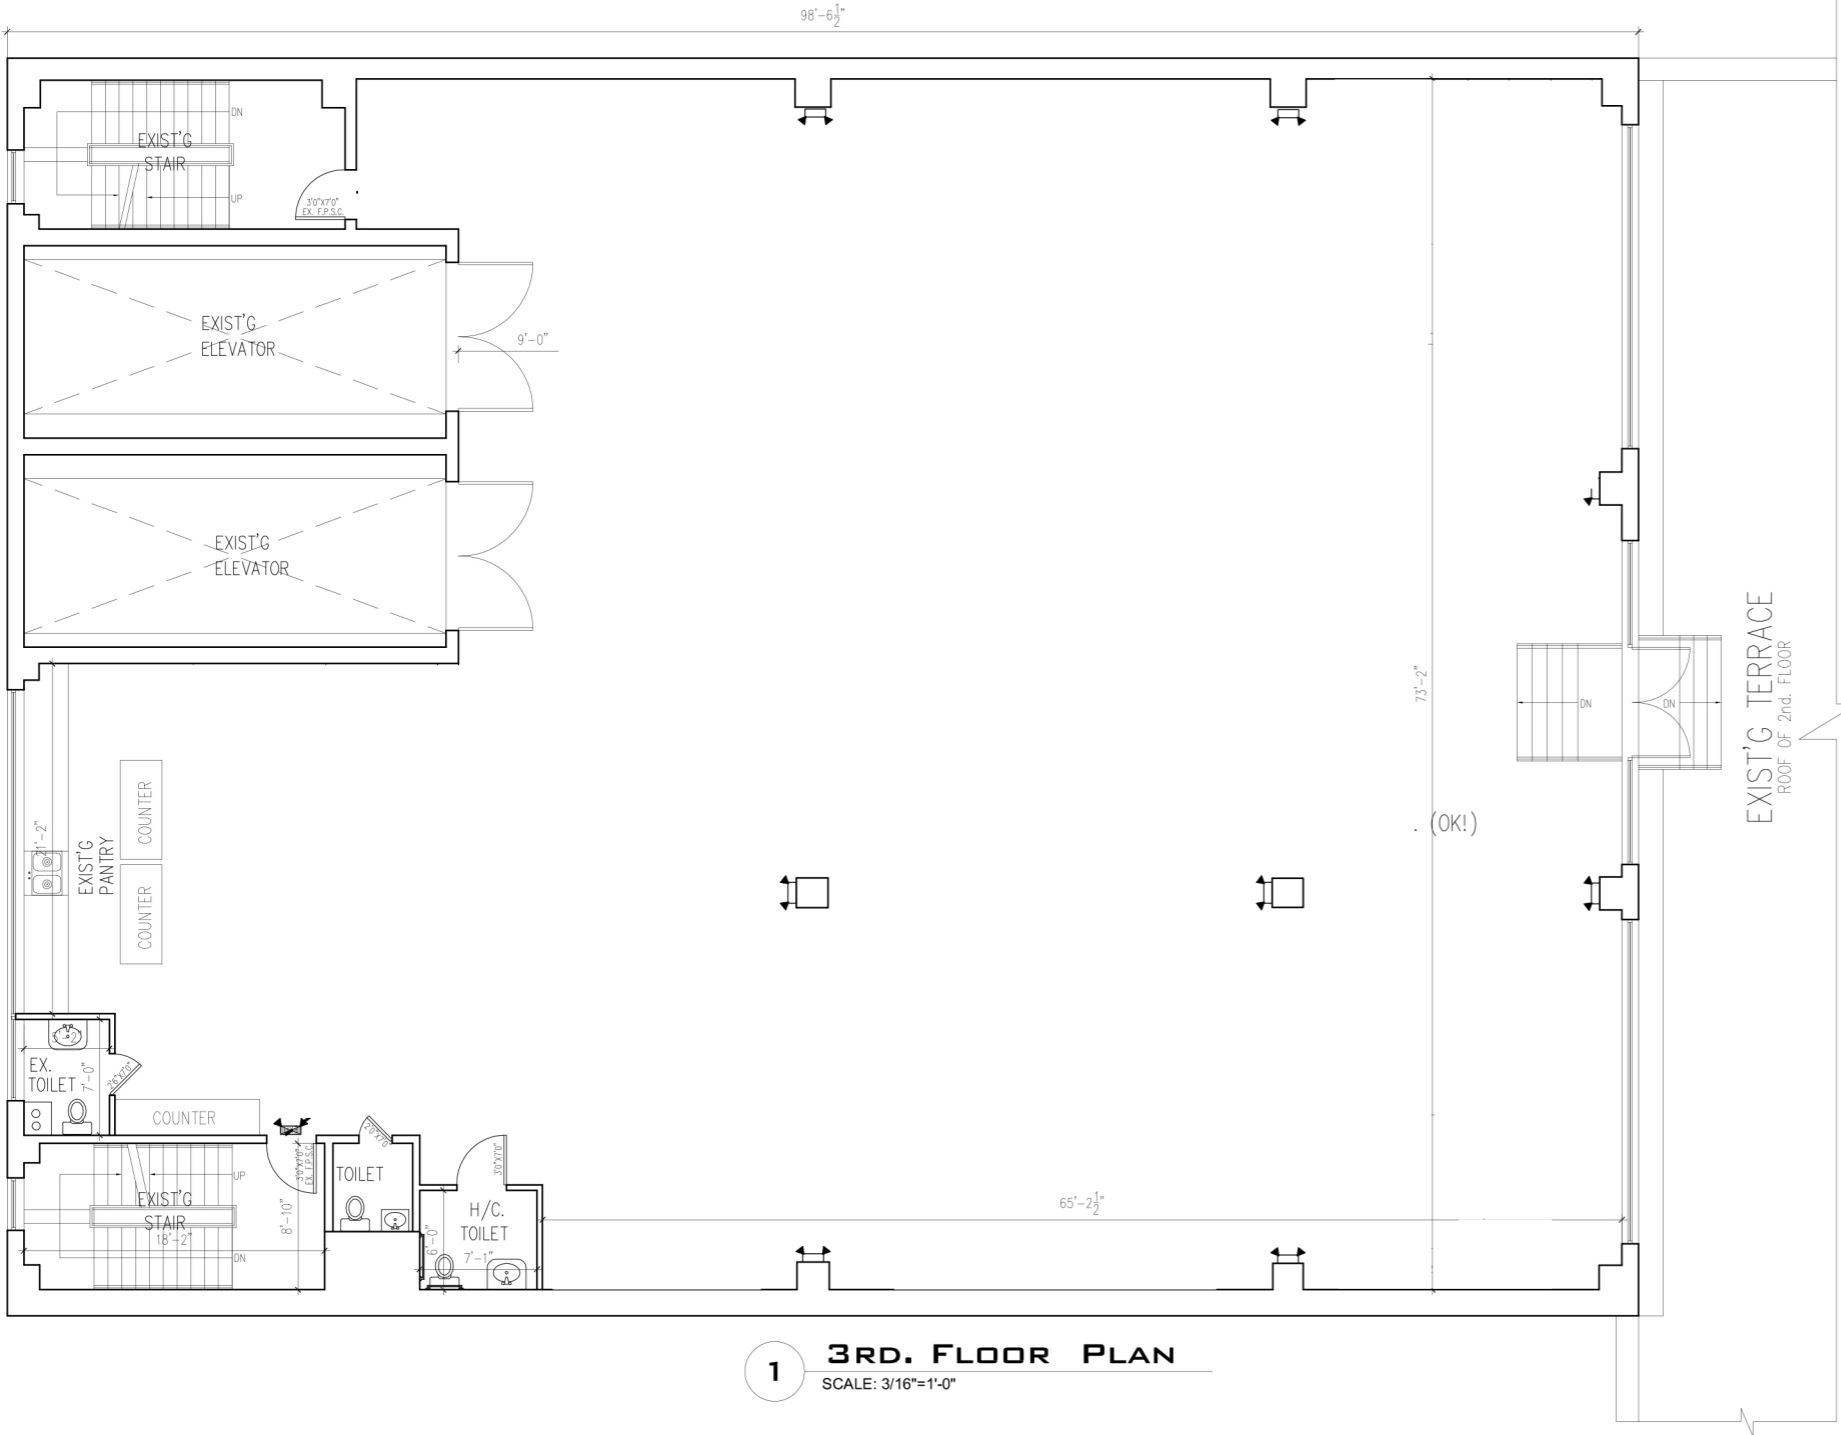

WEST 39th. STREET

1 3RD. FLOOR PLAN
SCALE: 3/16"=1'-0"

LOCATION: 528 WEST 39th. STREET, NYC.
BLOCK: 710
LOT: 11
Z.DISTRICT: C6-4/HY
MAP: 8d

2 PLOT PLAN
SCALE: N.T.S.